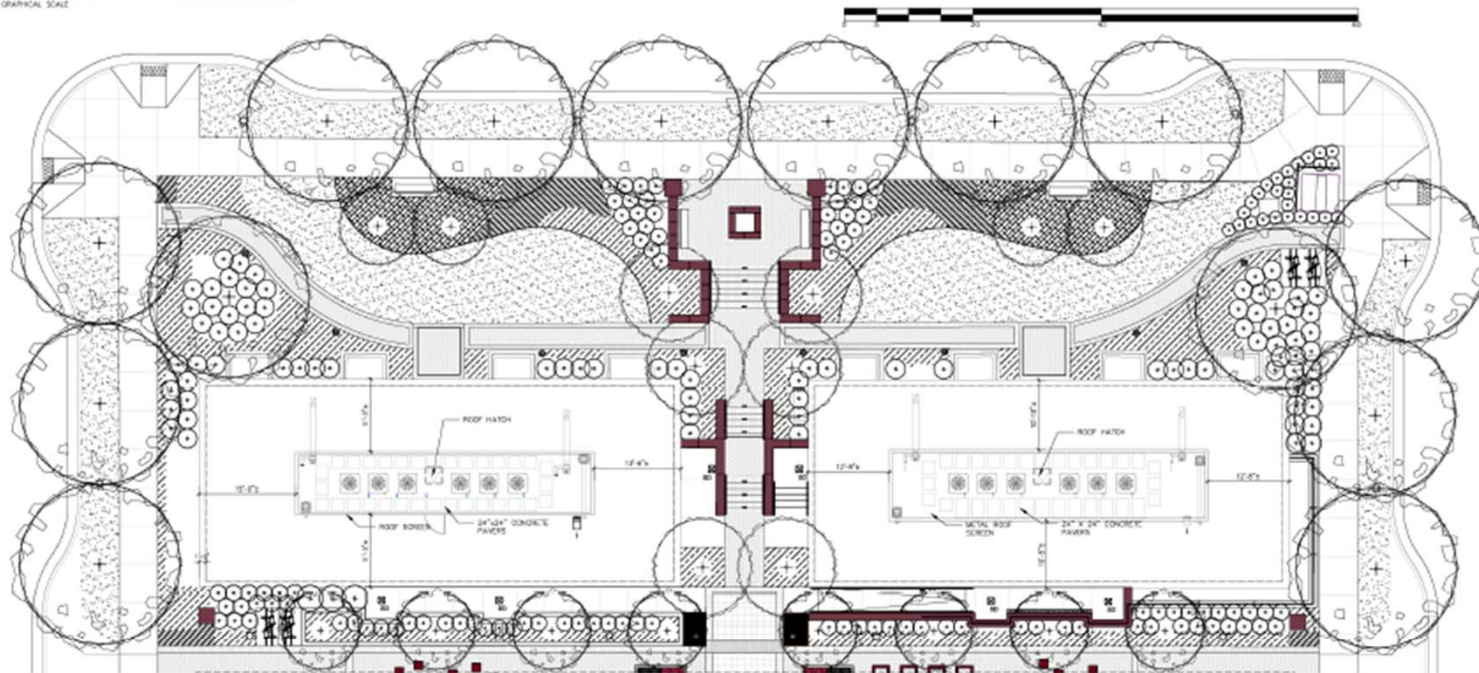

HALRB PRESENTATION

PIERCE QUEEN

SUBMISSION JUNE 10, 2014

MEETING JUNE 18, 2014

NORTH ELEVATION

GRAPHICAL SCALE

ROOF PLAN

GRAPHICAL SCALE

16TH & N. QUEEN ST
NOT TO SCALE

N. QUEEN ST.
NOT TO SCALE

16TH & N. PIERCE ST
NOT TO SCALE

N PIERCE ST
NOT TO SCALE

WEST ELEVATION
GRAPHIC SCALE

SOUTH ELEVATION
GRAPHIC SCALE

EAST ELEVATION
GRAPHIC SCALE

ROOF SECTION
GRAPHIC SCALE

SCREEN DETAIL
GRAPHIC SCALE