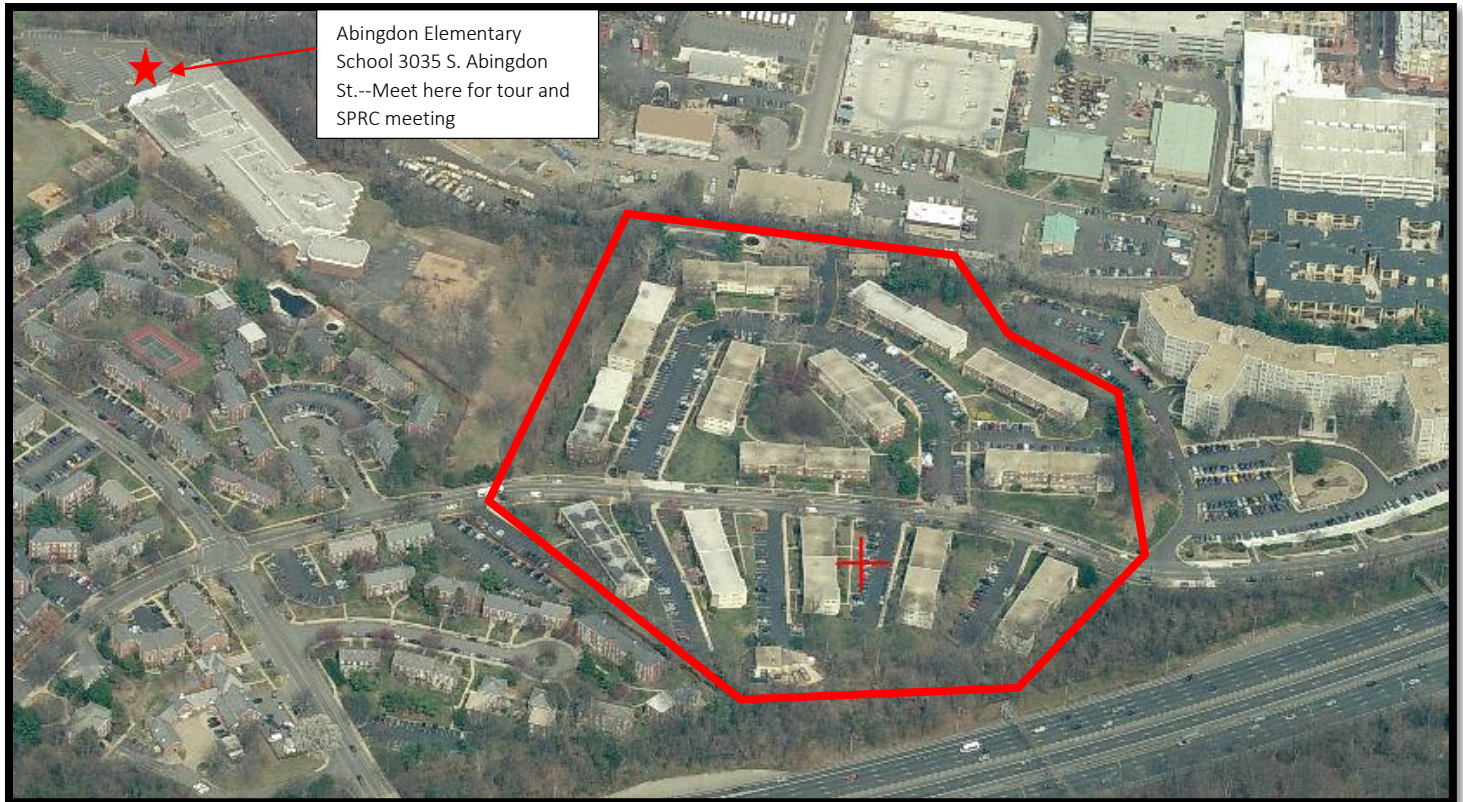

Park Shirlington (SP #433)

**Site Plan Review Committee Meeting
May 19, 2014
7:00-10:00 pm**

**Abingdon Elementary School
3035 S. Abingdon Street
Arlington, VA**

Site Tour Agenda (7:00-8:00pm)

1. Meet in parking lot of Abingdon Elementary School
2. Walk along path through school property and Fort Reynolds Park to access subject site from 31st Street South
3. Tour Site
 - a. Site features
 - i. Site Layout
 1. Garden style apartment configuration
 2. Site of Civil War era Fort Reynolds
 - ii. Existing buildings
 1. Height
 2. Architectural character
 3. Condition
 - iii. Existing parking
 - iv. Existing trees on site
 - v. Existing buffers around site
 - vi. Access to and from 31st Street South
 1. Bus stops
 2. Sidewalks
4. Return to Abingdon Elementary School for SPRC discussion