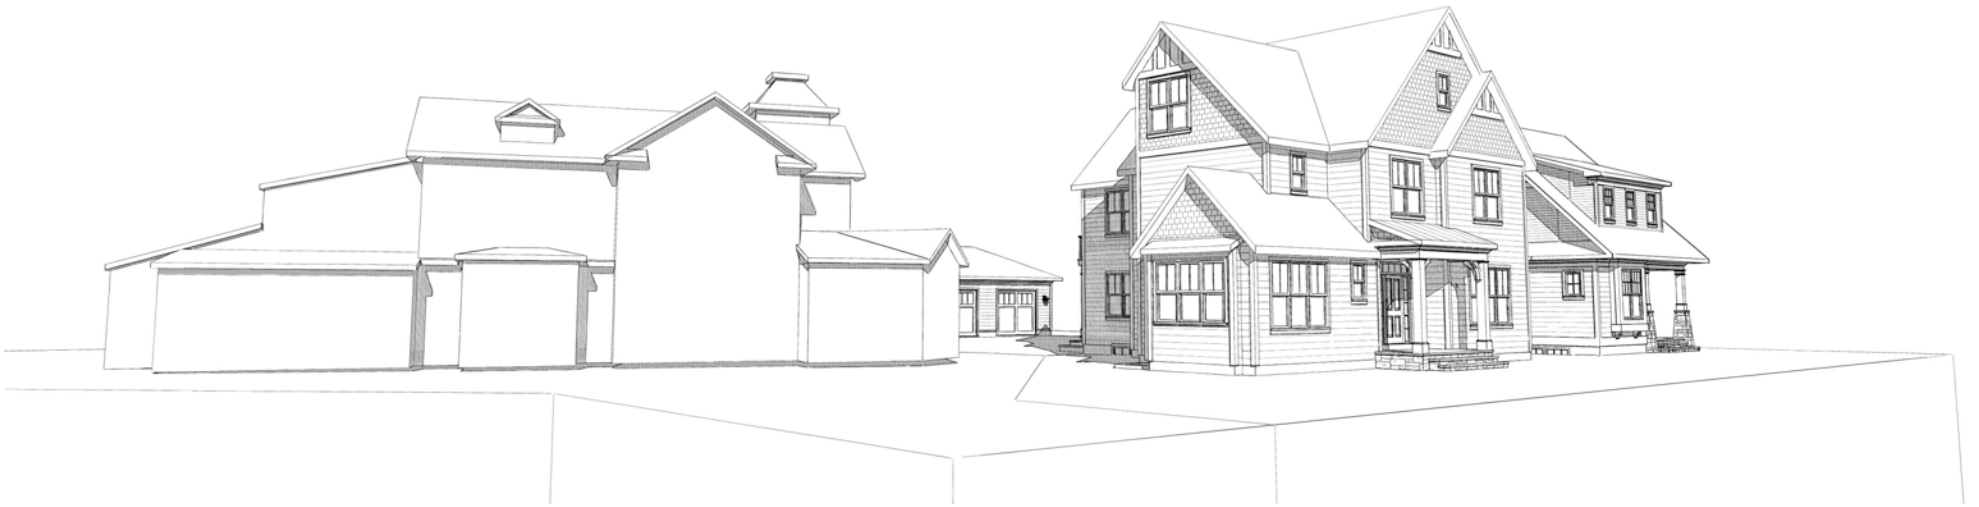

FRONT VIEW

SUNNYSIDE DEVELOPMENT
Lots 4B and 5B
14th St. N., Arlington, Virginia

 **Thomas French**
ARCHITECT P C
6723 Whittier Ave Suite 402
McLean, VA 22101-4533
Tel. 703 734 0084
Fax. 703 734 1964

FRONT LEFT VIEW

REAR VIEW