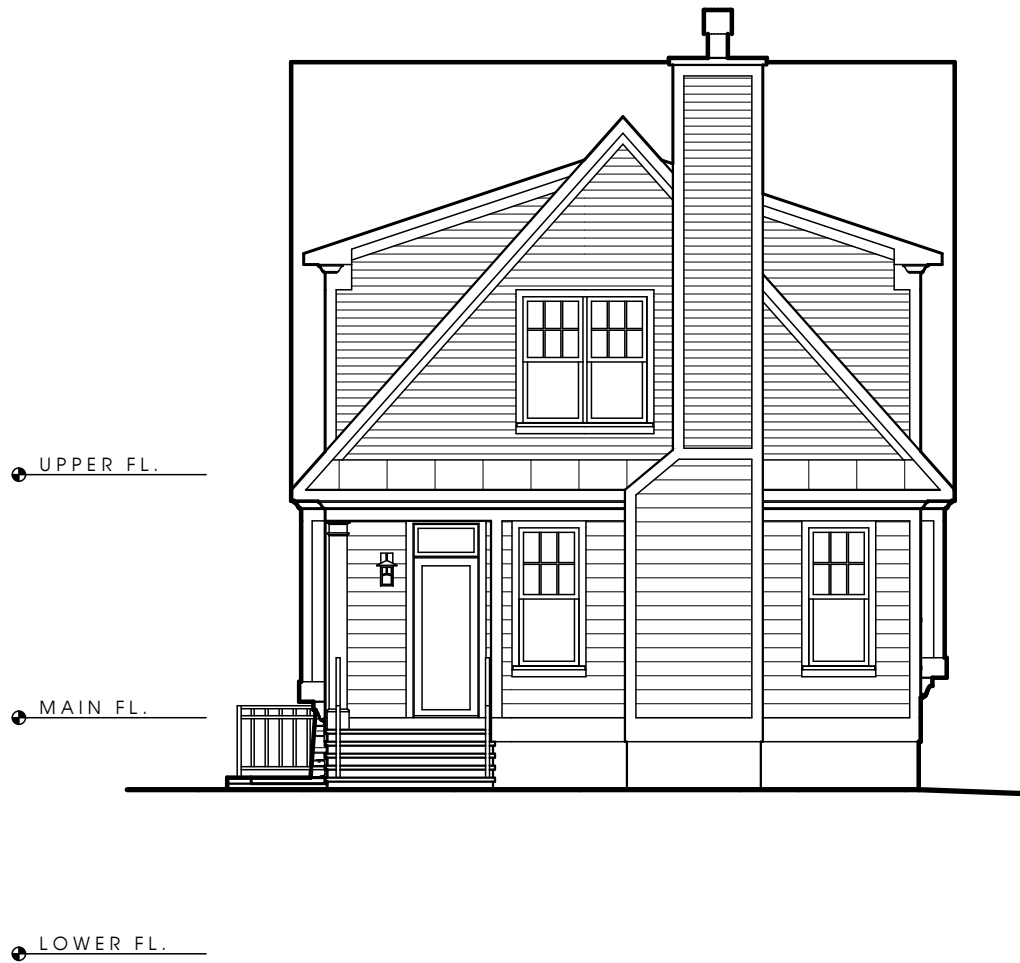

14th St. N., Arlington, Virginia

○ LOT 4B - FRONT ELEVATION
SCALE: 1/8" = 1'-0"

SUNNYSIDE DEVELOPMENT
Lots 4B and 5B
14th St. N., Arlington, Virginia

 **Thomas French**
ARCHITECT P.C.
6723 Whittier Ave Suite 402
McLean, VA 22101-4533
Tel. 703 734 0084
Fax. 703 734 1964

LOT 4B - RIGHT SIDE ELEVATION

SCALE: 1/8" = 1'-0"

SUNNYSIDE DEVELOPMENT

Lots 4B and 5B

14th St. N., Arlington, Virginia

○ LOT 4B - REAR ELEVATION
SCALE: 1/8" = 1'-0"

SUNNYSIDE DEVELOPMENT
Lots 4B and 5B
14th St. N., Arlington, Virginia