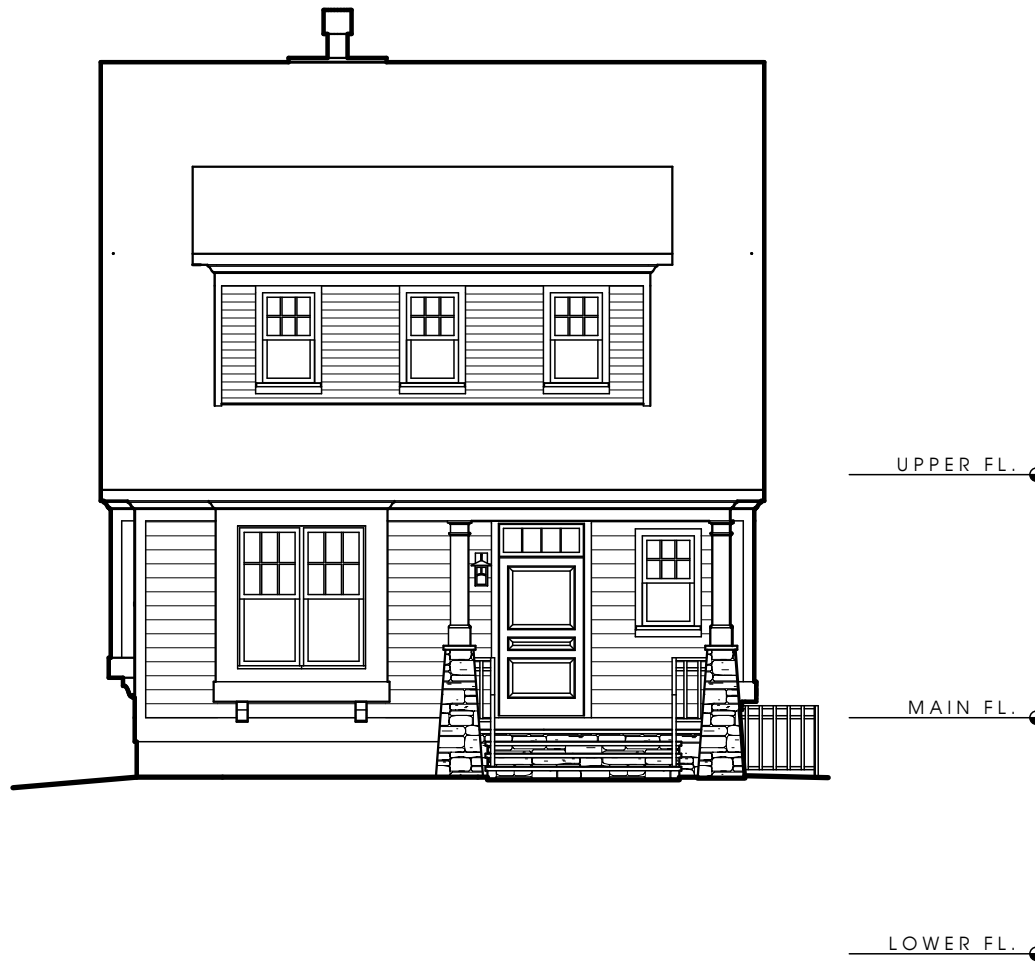

LOT 5B - FRONT ELEVATION

SCALE: 1/8" = 1'-0"

SUNNYSIDE DEVELOPMENT

Lots 4B and 5B

14th St. N., Arlington, Virginia

 **Thomas French**
ARCHITECT P C
6723 Whittier Ave Suite 402
McLean, VA 22101-4533
Tel. 703 734 0084
Fax. 703 734 1964

LOT 5B - RIGHT SIDE ELEVATION

SCALE: 1/8" = 1'-0"

SUNNYSIDE DEVELOPMENT

Lots 4B and 5B

14th St. N., Arlington, Virginia

LOT 5B - REAR ELEVATION
SCALE: 1/8" = 1'-0"

SUNNYSIDE DEVELOPMENT
Lots 4B and 5B
14th St. N., Arlington, Virginia

 **Thomas French**
ARCHITECT P.C.
6723 Whittier Ave Suite 402
McLean, VA 22101-4533
Tel. 703 734 0084
Fax. 703 734 1964

LOT 5B - LEFT SIDE ELEVATION

SCALE: 1/8" = 1'-0"

SUNNYSIDE DEVELOPMENT

Lots 4B and 5B

14th St. N., Arlington, Virginia

○ LOT 4B - FRONT ELEVATION
SCALE: 1/8" = 1'-0"

SUNNYSIDE DEVELOPMENT
Lots 4B and 5B
14th St. N., Arlington, Virginia

 **Thomas French**
ARCHITECT P.C.
6723 Whittier Ave Suite 402
McLean, VA 22101-4533
Tel. 703 734 0084
Fax. 703 734 1964