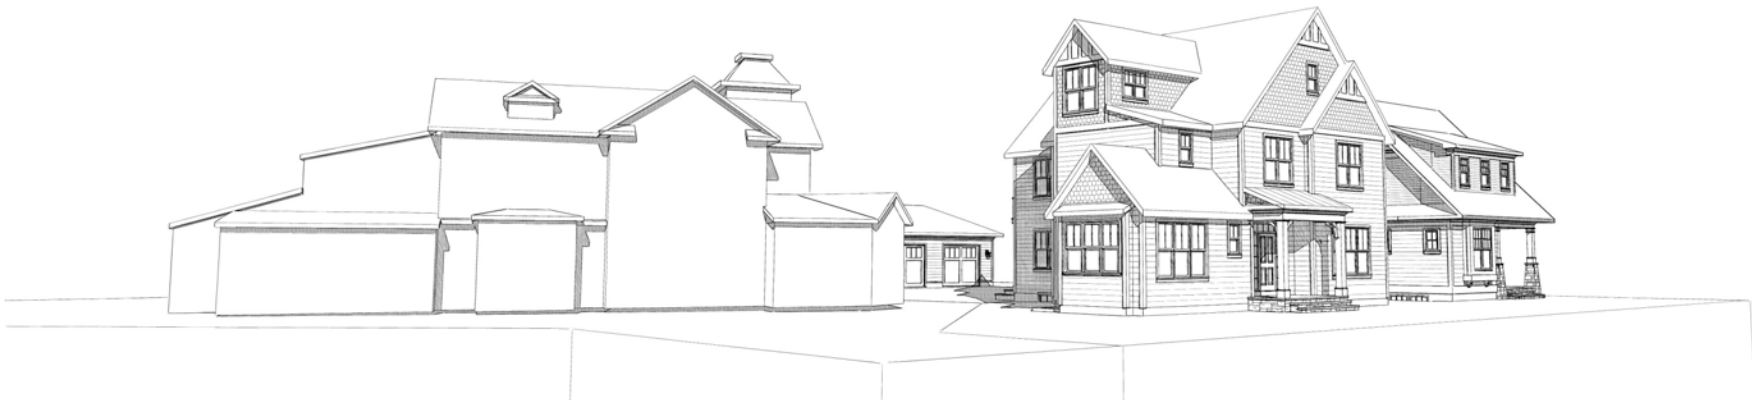

○ ALTERNATE FRONT VIEW

SUNNYSIDE DEVELOPMENT
Lots 4B and 5B
14th St. N., Arlington, Virginia

 **Thomas French**
ARCHITECT P C
6723 Whittier Ave Suite 402
McLean, VA 22101-4533
Tel. 703 734 0084
Fax. 703 734 1964

○ ALTERNATE FRONT LEFT VIEW
