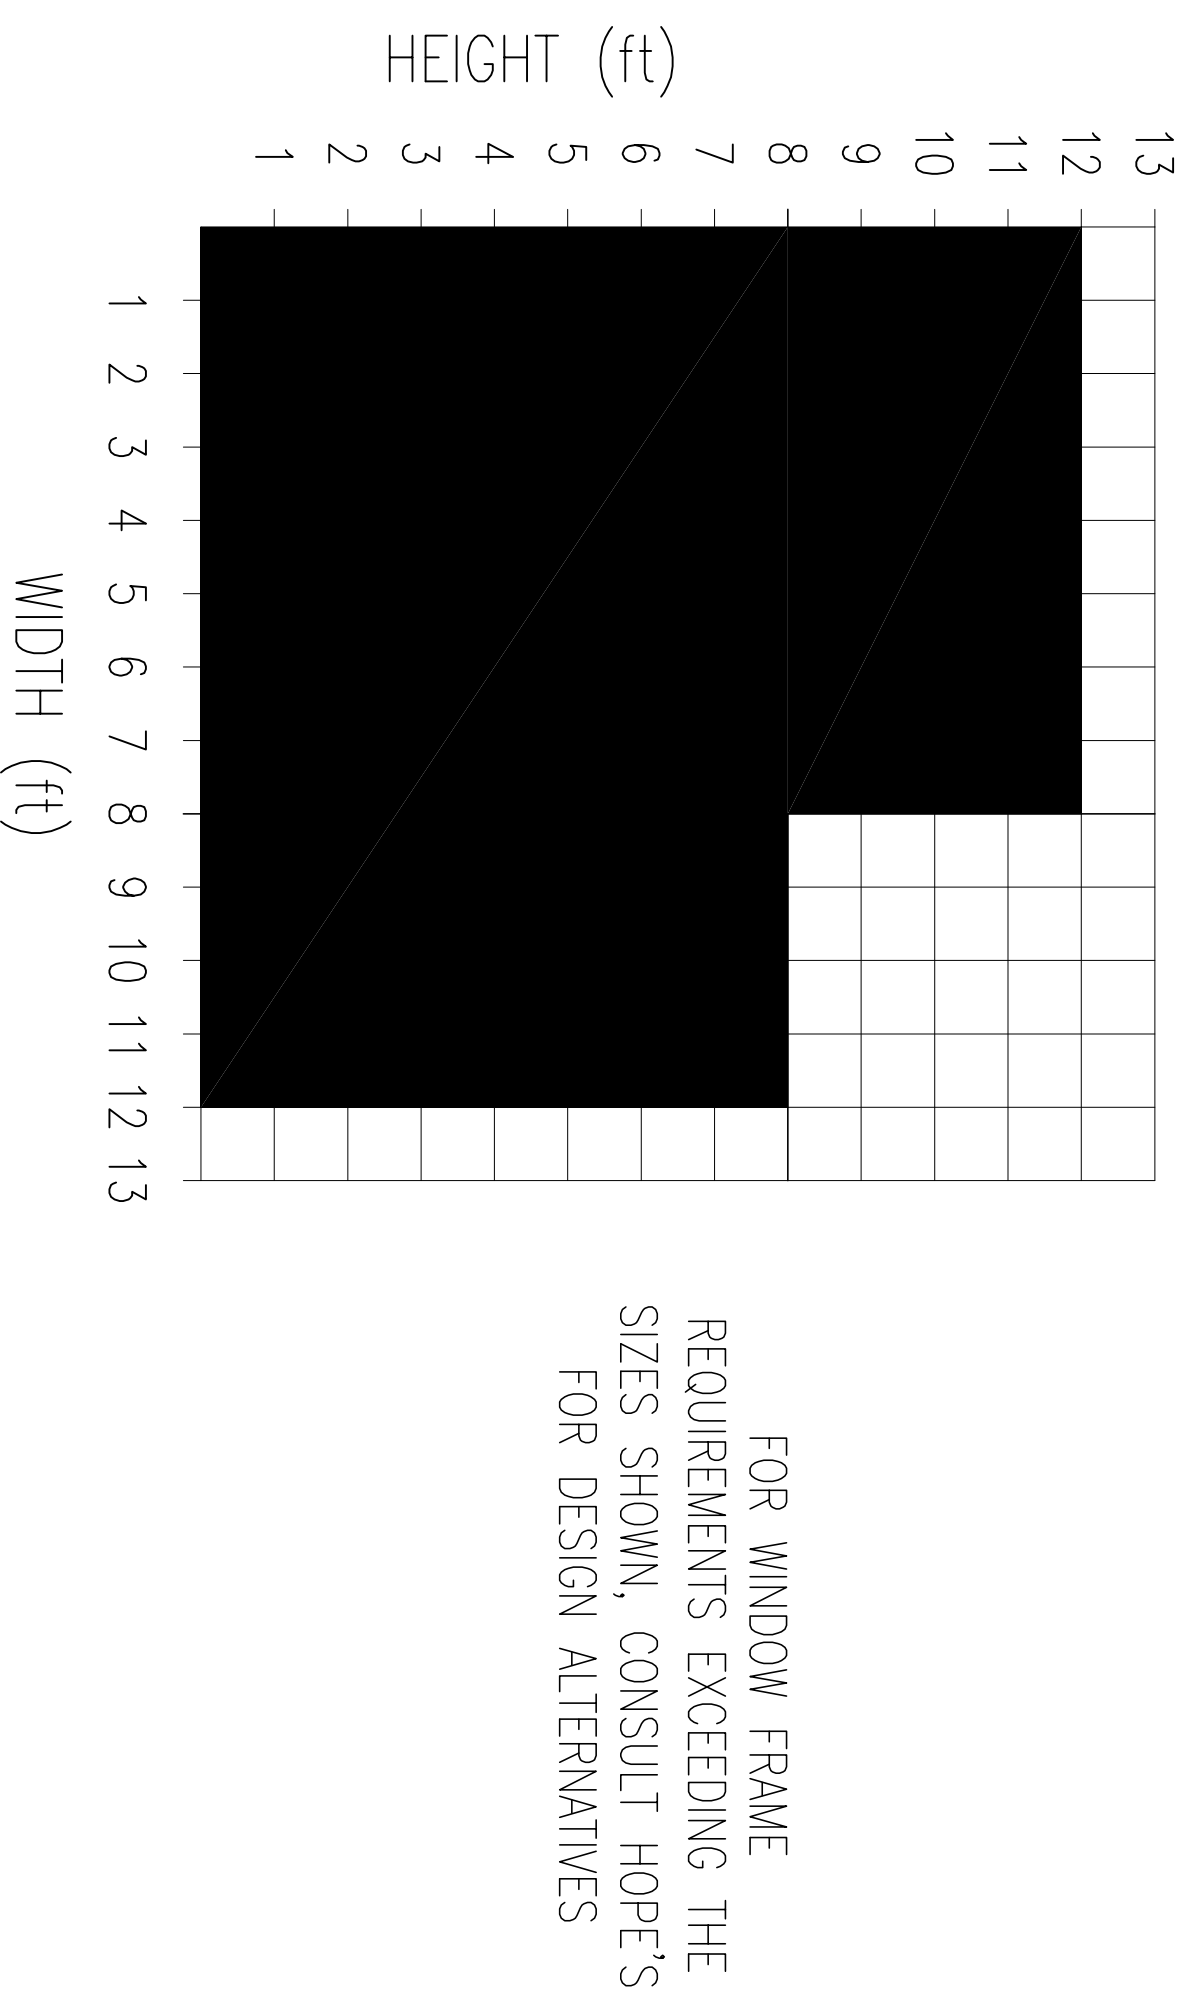

UNIVERSITY SERIES FIXED WINDOWS

UNIVERSITY SERIES CASEMENT VENTILATORS

ROTO OPERATOR

UNIVERSITY SERIES PROJECT-IN VENTILATORS

UNIVERSITY SERIES SWING DOORS

UNIVERSITY SERIES PROJECT-OUT VENTILATORS

MOTORIZED OPERATOR