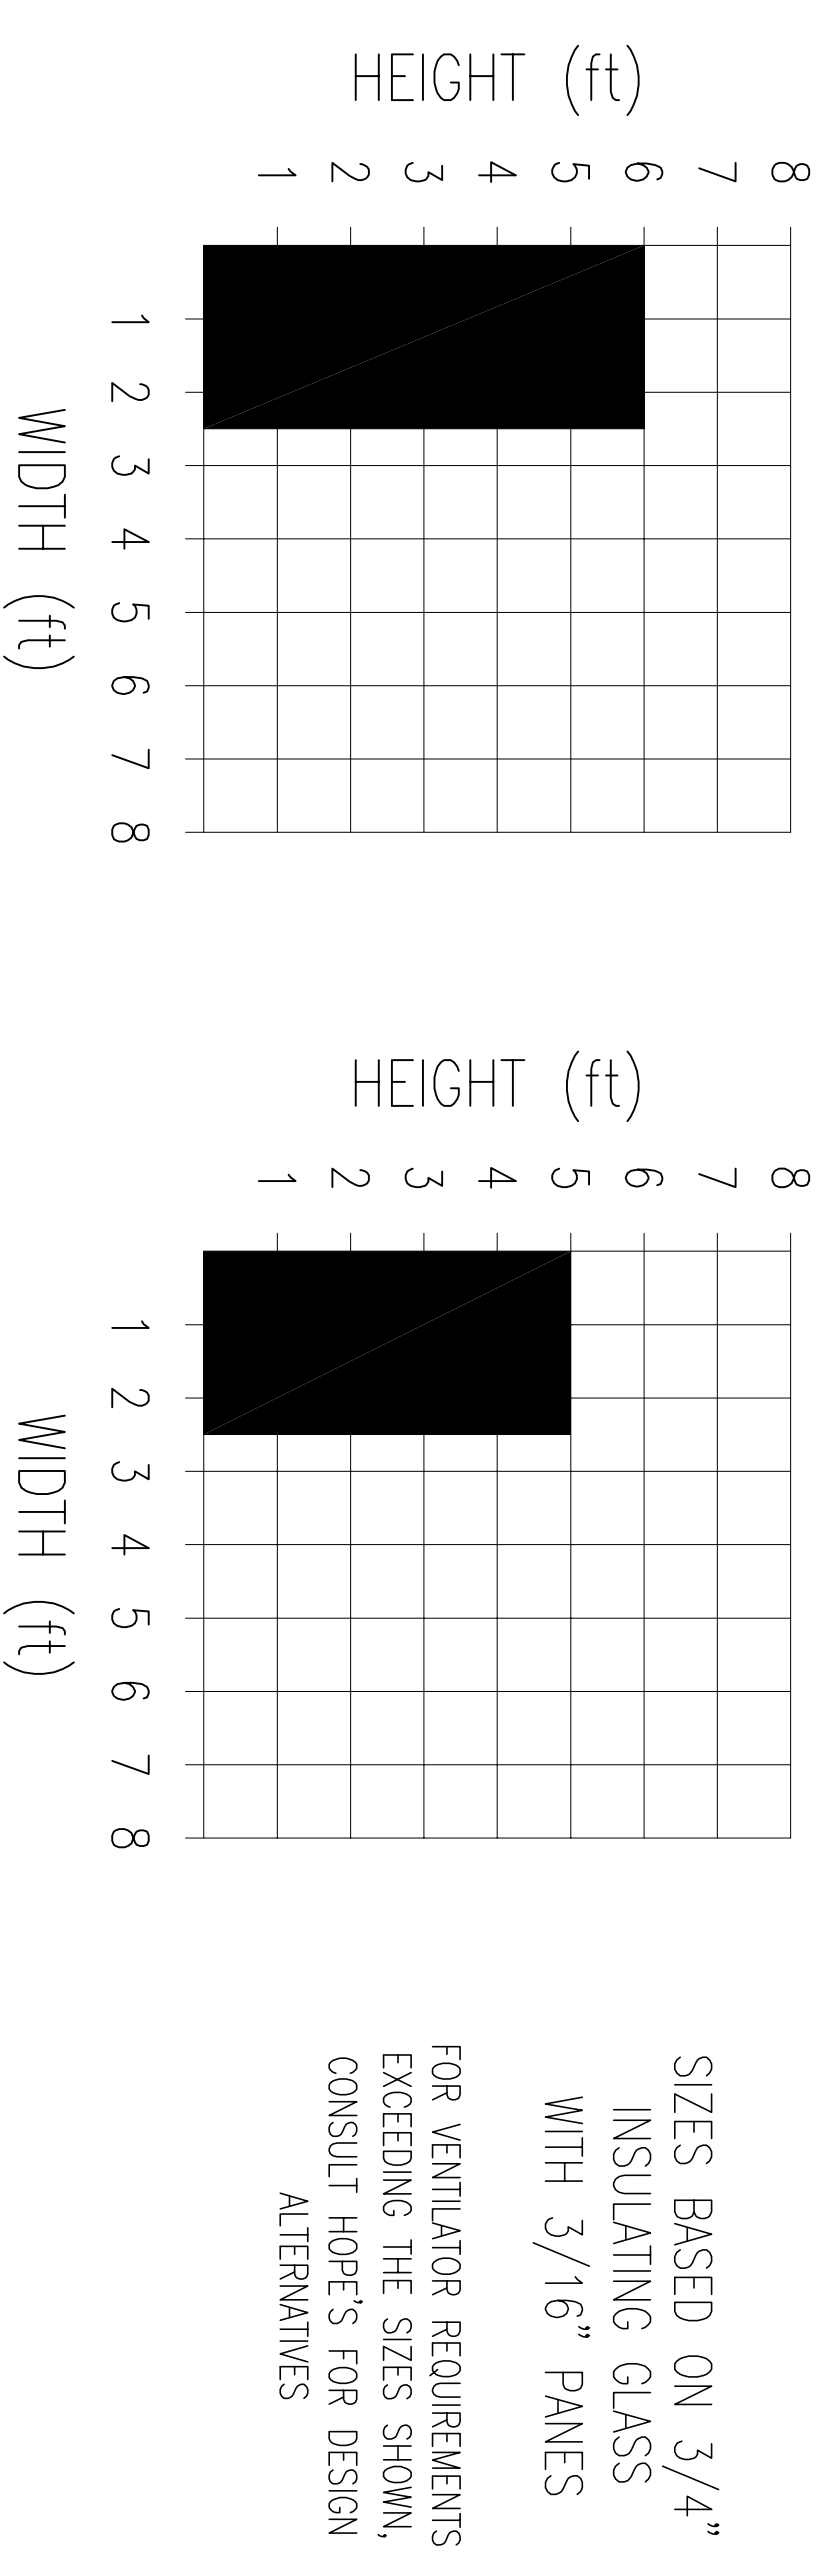

UNIVERSITY SERIES FIXED WINDOWS

UNIVERSITY SERIES CASEMENT VENTILATORS

ROTO OPERATOR

UNIVERSITY SERIES PROJECT-IN VENTILATORS

UNIVERSITY SERIES SWING DOORS

UNIVERSITY SERIES PROJECT-OUT VENTILATORS

MOTORIZED OPERATOR