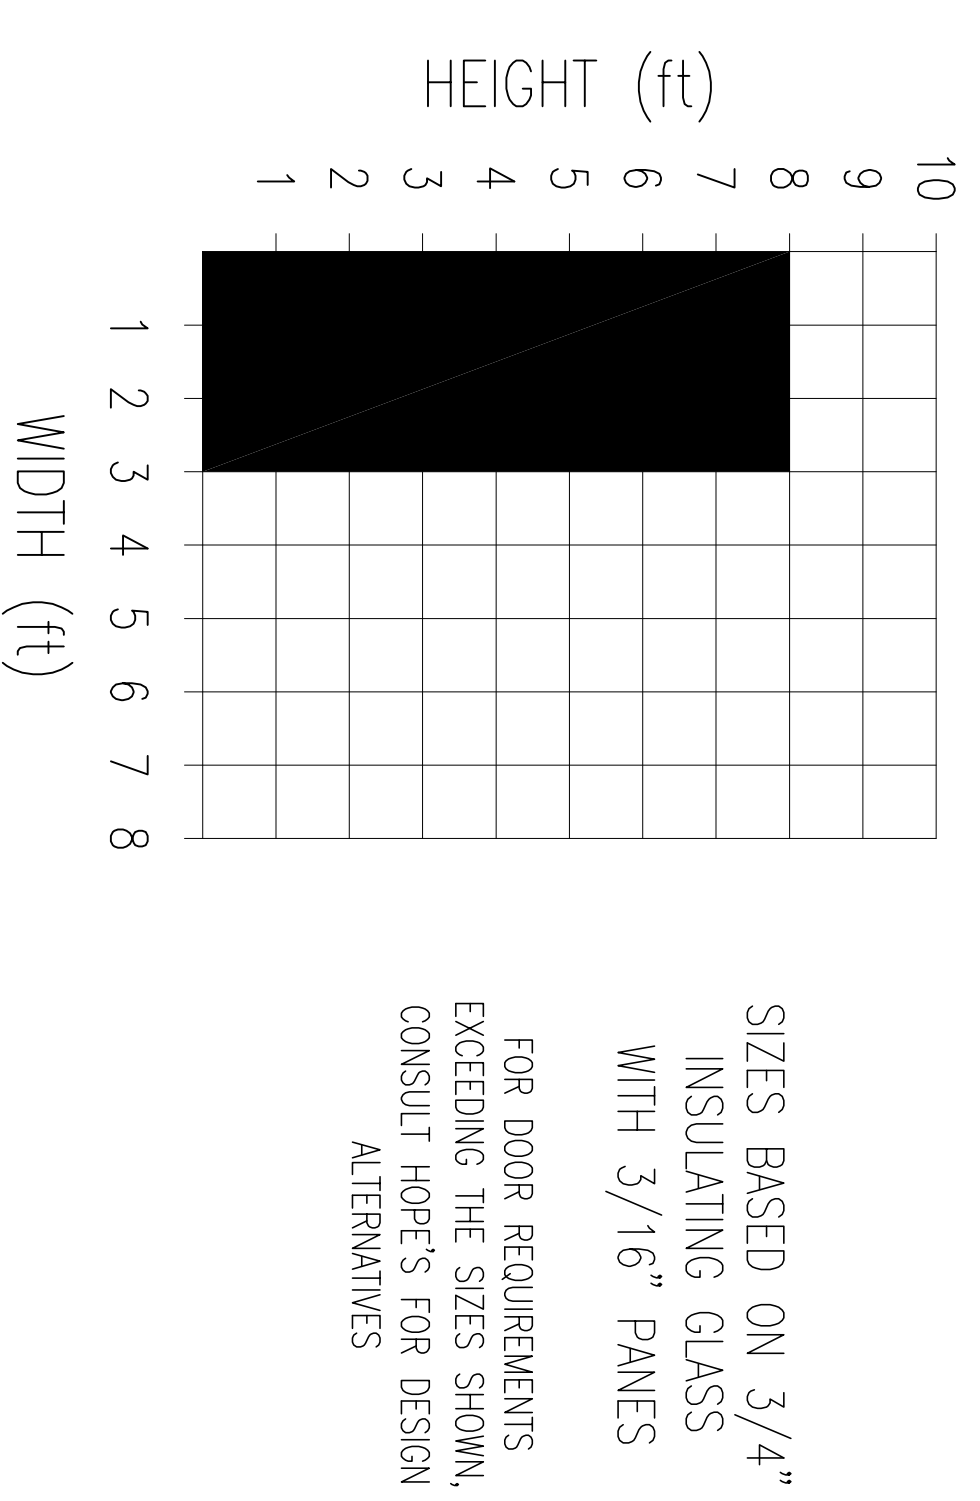

UNIVERSITY SERIES FIXED WINDOWS

UNIVERSITY SERIES CASEMENT VENTILATORS

ROTO OPERATOR

UNIVERSITY SERIES PROJECT-IN VENTILATORS

UNIVERSITY SERIES SWING DOORS

UNIVERSITY SERIES PROJECT-OUT VENTILATORS

MOTORIZED OPERATOR