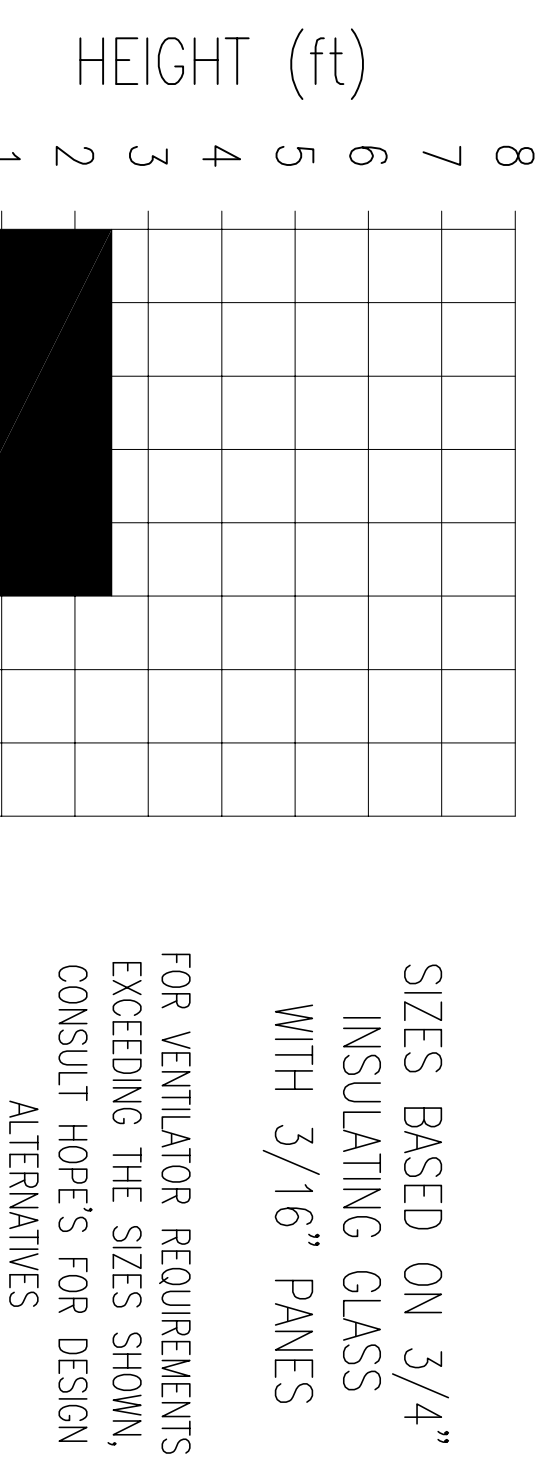

UNIVERSITY SERIES FIXED WINDOWS

UNIVERSITY SERIES CASEMENT VENTILATORS

ROTO OPERATOR

UNIVERSITY SERIES PROJECT-IN VENTILATORS

UNIVERSITY SERIES SWING DOORS

UNIVERSITY SERIES PROJECT-OUT VENTILATORS

MOTORIZED OPERATOR